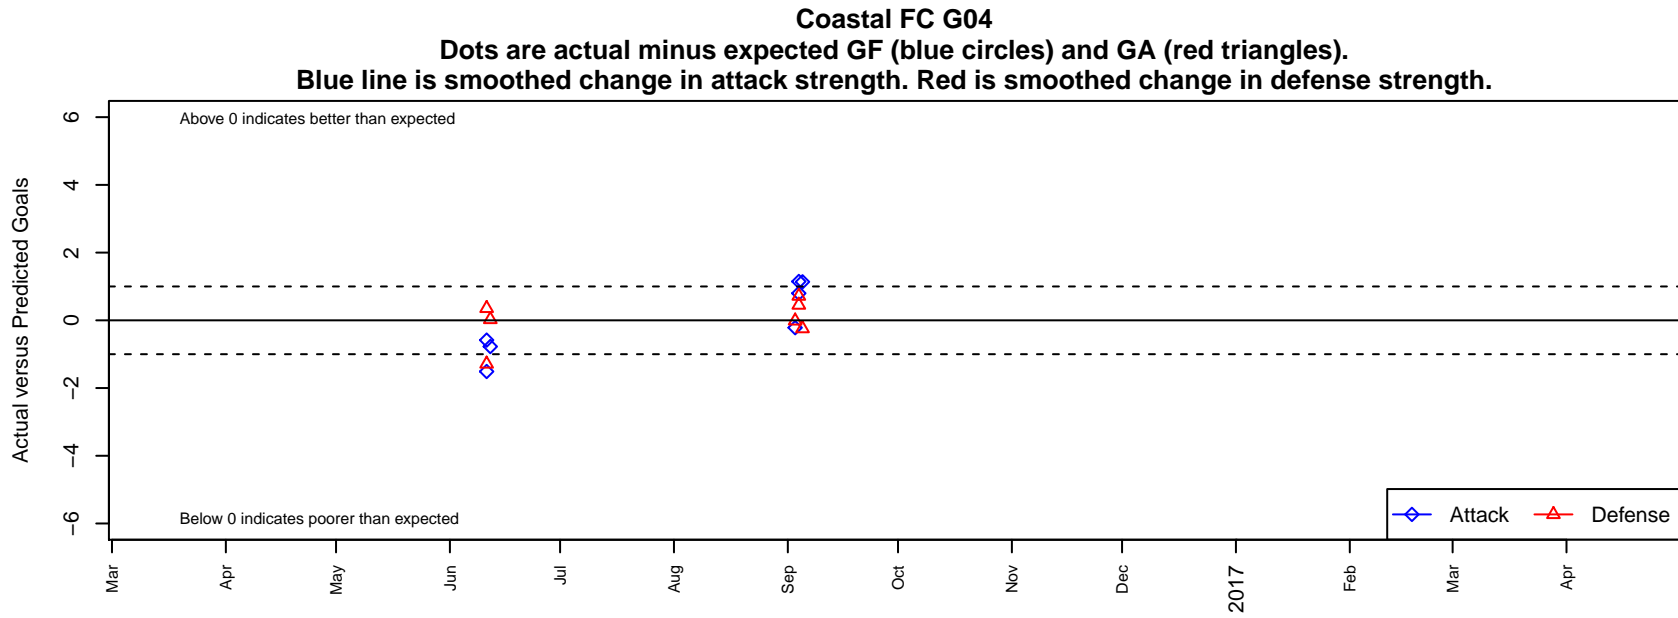

Coastal FC G04

Coastal FC
 , BC
 G04 total strength=1409
 attack=7.47 defense=9.11

alt names used:
 COASTAL FC 04F INTAKE (CANADA)
 CFC 2004 Girls Intake Team

Venues played:
 2016 Starfire Spring Classic GU13
 2016 SX Cup U13 Premier – Tier 1 U13